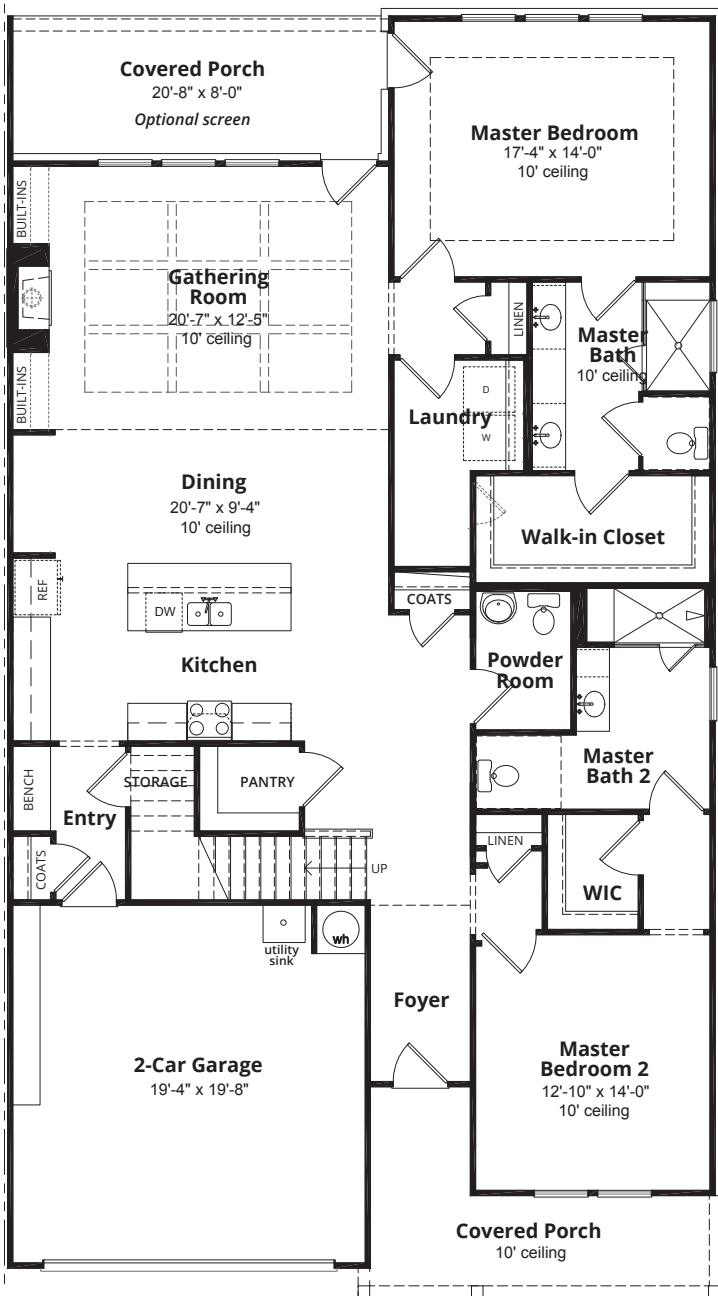

**FIRST FLOOR**  
2,070 finished sq. ft.

**SECOND FLOOR**  
536 finished sq. ft.

## Plan C features

- 3 bedrooms
- Double master
  - 3 full baths
  - 1 half bath
- 2nd floor loft
- Covered patio
- 2-car garage

**FIRST FLOOR**  
2,070 finished sq. ft.

**SECOND FLOOR**  
536 finished sq. ft.

## Plan C features

- 3 bedrooms
- Double master
  - 3 full baths
  - 1 half bath
- 2nd floor loft
- Covered patio
- 2-car garage