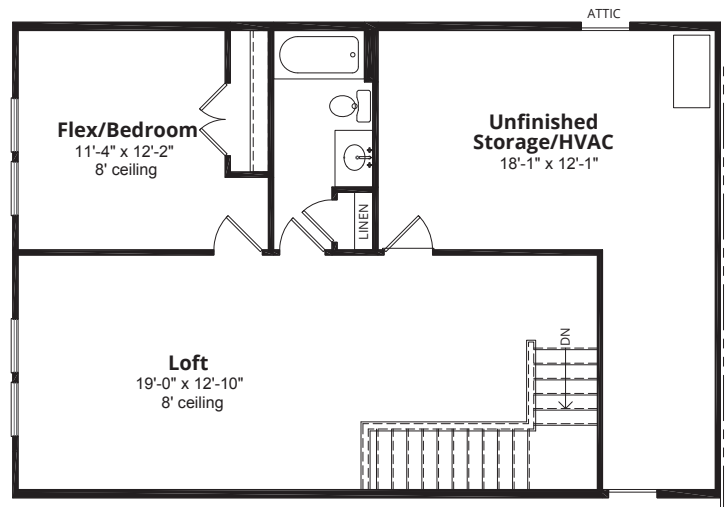

**FIRST FLOOR**  
2,070 finished sq. ft.

**SECOND FLOOR**  
536 finished sq. ft.

## Plan C features

- 3 bedrooms
- Double master
  - 3 full baths
  - 1 half bath
- 2nd floor loft
- Covered patio
- 2-car garage

**FIRST FLOOR**  
2,070 finished sq. ft.

**SECOND FLOOR**  
536 finished sq. ft.

## Plan C features

- 3 bedrooms
- Double master
  - 3 full baths
  - 1 half bath
- 2nd floor loft
- Covered patio
- 2-car garage