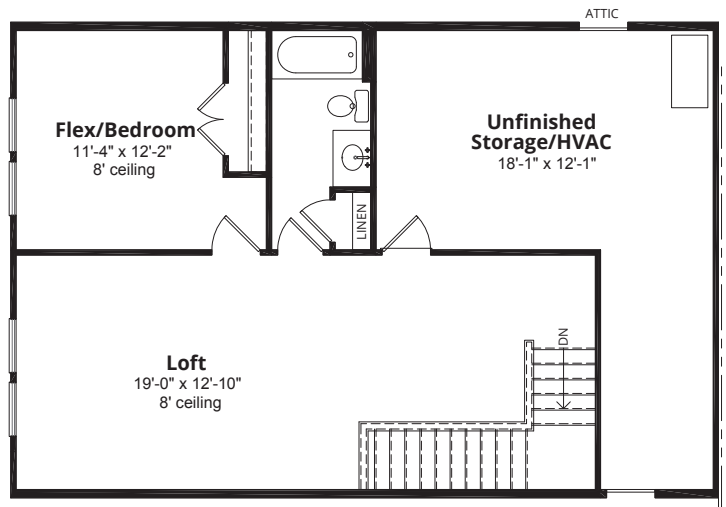

**FIRST FLOOR**  
2,070 finished sq. ft.

**SECOND FLOOR**  
536 finished sq. ft.

## Plan C features

- 3 bedrooms
- Double master
  - 3 full baths
  - 1 half bath
- 2nd floor loft
- Covered patio
- 2-car garage

**FIRST FLOOR**  
2,070 finished sq. ft.

**SECOND FLOOR**  
536 finished sq. ft.

## Plan C features

- 3 bedrooms
- Double master
  - 3 full baths
  - 1 half bath
- 2nd floor loft
- Covered patio
- 2-car garage