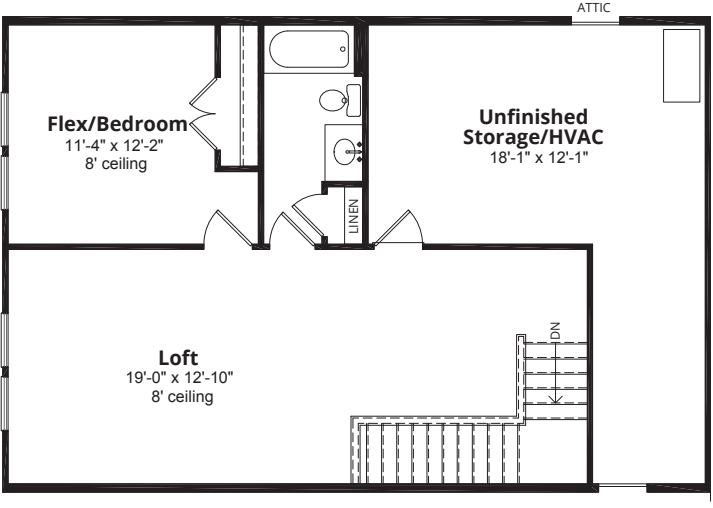

FIRST FLOOR
2,017 finished sq. ft.

SECOND FLOOR
630 finished sq. ft.

Plan A features

- 3 bedrooms
- 3 full baths
- Dining/Office
- 2nd floor loft
- Covered patio
- 2-car garage

Over 2,600 sq. ft. of total living space