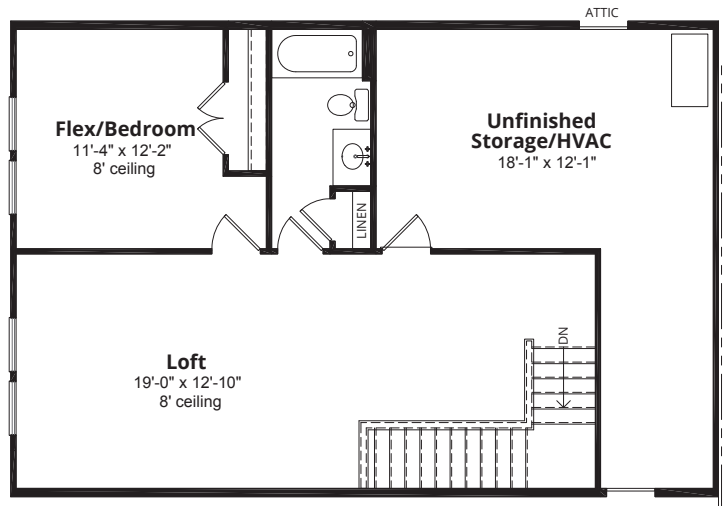

**FIRST FLOOR**  
2,017 finished sq. ft.

**SECOND FLOOR**  
630 finished sq. ft.

## Plan B features

- 3 bedrooms
- 3 full baths
- Dining/Office
- 2nd floor loft
- Covered patio
- 2-car garage

Over 2,600 sq. ft. of total living space

Floorplans shown are not to scale and actual dimensions may vary slightly.